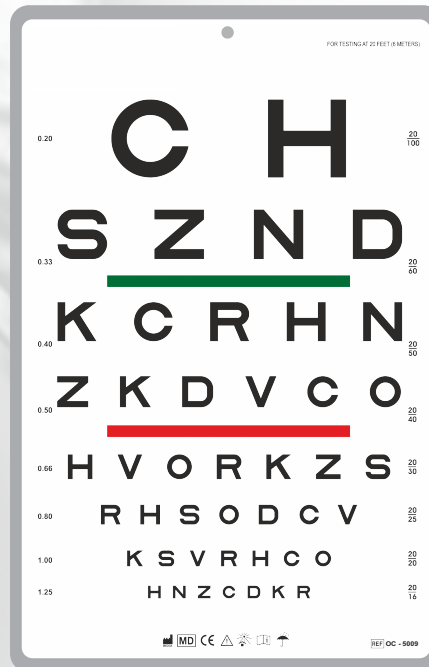

**TRADITIONAL SLOAN OPTOTYPE EYE CHART
WITH RED / GREEN BARS,
VISUAL ACUITY TEST 6M / 20FT**

MODEL : OC-5009

OC-5009

Sloan optotypes are highly calibrated to a 5x5 grid. This grid helps to create a uniform difficulty throughout the 10 optotypes. Each optotype takes up a similar space and creates a uniform blur when they are out of a patient's visual acuity range. This is an essential factor that makes Sloan optotypes so reliable and accurate in visual acuity testing. Distance Eye Chart for vision testing at 20 Feet Visual acuity range 20/100 to 20/16.

Features:-

- Chart includes red and green color bars for an easy and helpful color vision test.
- Made of Extra Strong, Easily Washable, Non-reflecting, Matte Finish PVC Sheet.
- Perfect for optometrists, students, offices, and schools.
- And the top centre hole, easy to hang on the wall.
- Eye chart measures 23 X 35.5 cm (9 X 14 in.)