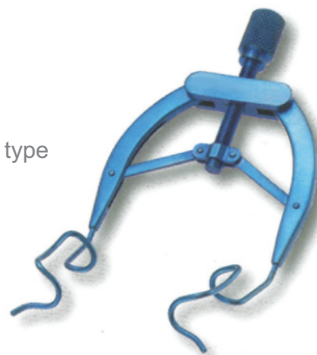

## SPECULUMS(TITANIUM)

OSP101 Wire barraquer, small

OSP102 Wire barraquer, medium

OSP103 Wire barraquer, large

OSP104  
Wire barraquer, solid blade medium

OSP105  
Wire barraquer, solid blade large

OSP106 Lieberman  
13mm wide open blades, adjustable screw

OSP107 Lieberman reverse 13mm  
wide open blades, adjustable screw

OSP108 Lieberman solid blade 14.5mm  
wide blade, adjustable screw

OSP109 Lieberman solid blade  
reverse 14.5mm wide blade,  
adjustable screw

OSP110 Parallel opening  
Adjustable screw, parallel opening type